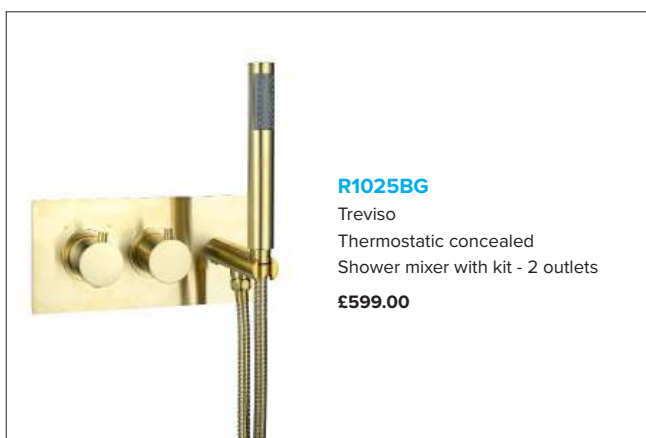

BRUSHED NICKEL

COLOUR RANGE | ROUND BATH & SHOWER MIXERS

BRUSHED GOLD

TRV225BG
Treviso
Deck mounted bath filler
£299.00

TRV250BG
Treviso
Bath shower mixer with kit
£329.00

TRV340BG
Treviso
4 hole deck mounted
Bath shower mixer with kit
£525.00