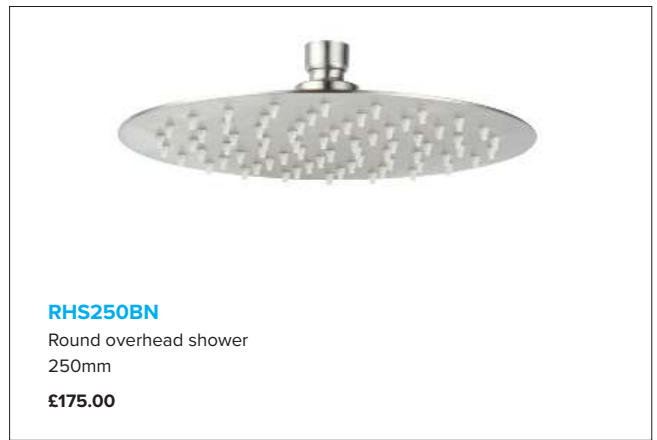

RC30MB
Round ceiling mounted overhead shower
300mm
£399.00

RC40MB
Round ceiling mounted overhead shower
400mm
£449.00

COLOUR RANGE | ROUND OVERHEAD SHOWER

BRUSHED ROSE GOLD

BRUSHED NICKEL

COLOUR RANGE | ROUND THERMOSTATIC SHOWER KITS