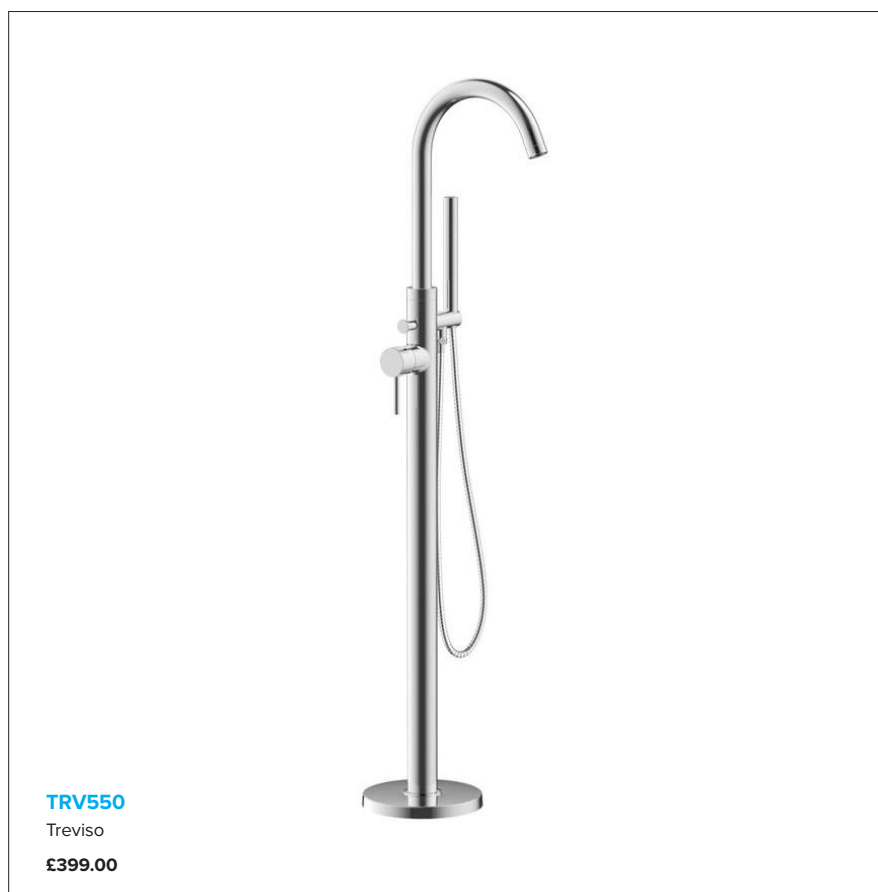

FLOOR MOUNTED KIT