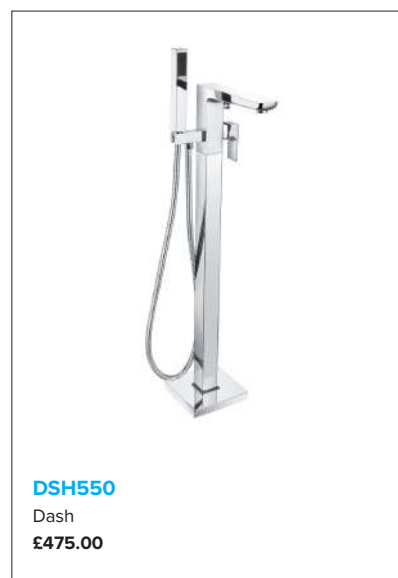

FLOOR MOUNTED KIT