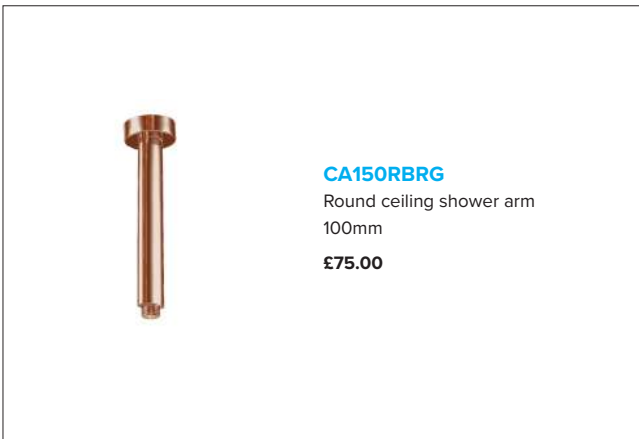

COLOUR RANGE | ROUND SHOWER ACCESSORIES

BRUSHED ROSE GOLD