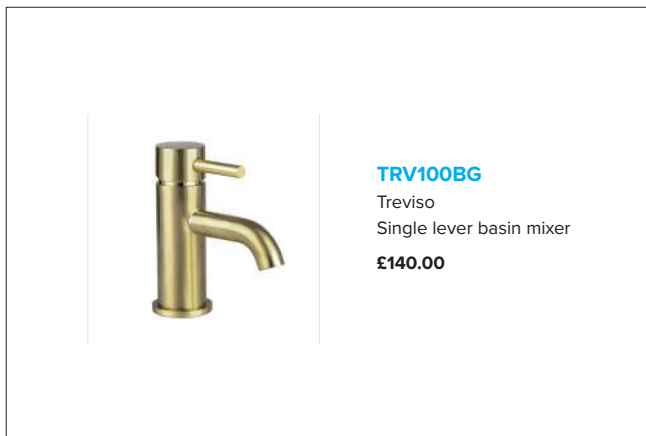

COLOUR RANGE | ROUND BASIN MIXERS

BRUSHED GOLD