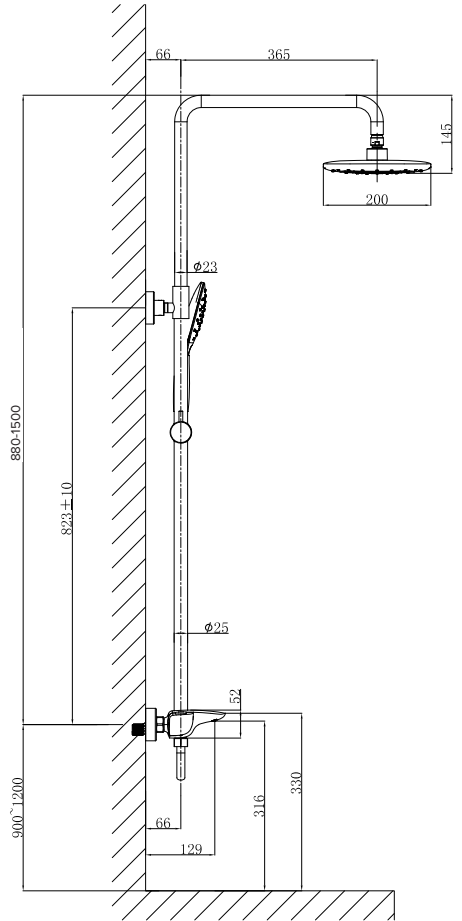

WS300B

Luxury thermostatic waterfall bath and shower mixer 3 options
Matt black

£799.00

**VERNET
ELEMENT**