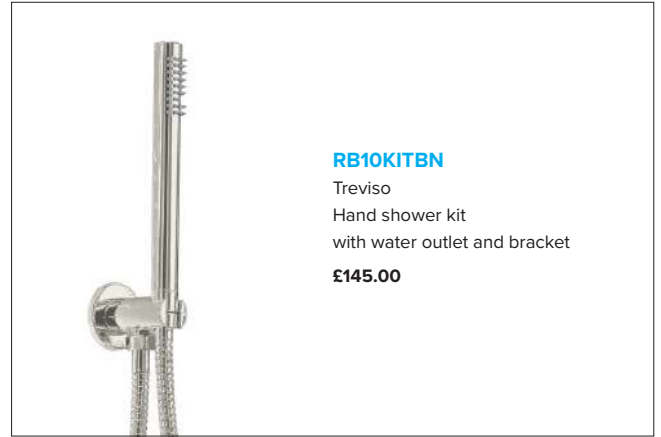

BRUSHED NICKEL