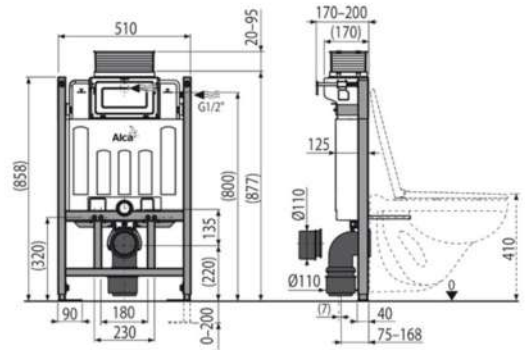

H370 x W365 x D480mm

£299.00

CISTERNS & FLUSH PLATES | WALL HUNG CONCEALED FRAMES

BOWH100

Alcaplast 850mm wall hung toilet frame & concealed cistern

£299.00

DFCC500

Universal Access Dual Flush Concealed WC Cistern