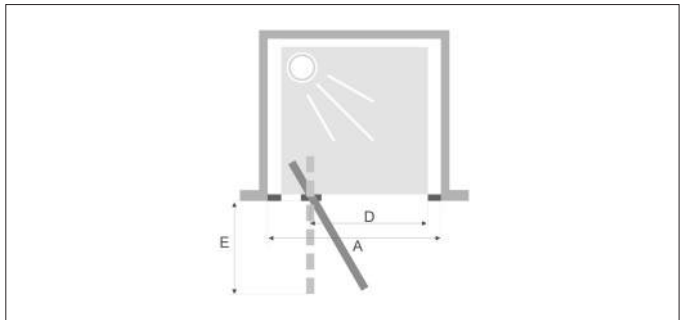

PIVOT SHOWER DOOR | 1850mm | 6mm Glass

MODEL	A(mm)	D(mm)	E(mm)	Price
BO70X185PV6	640-700	445	445	£225.00
BO76X185PV6	700-760	465	465	£281.00
BO80X185PV6	740-800	485	485	£310.00
BO90X185PV6	840-900	535	535	£329.00

EP1850	Chrome Extension Profile | 30mm	£59.00

EP1850-65MM	Chrome Extension Profile | 65mm	£90.00

- 6 mm tempered glass
- 60mm adjustment for easy installation, each side 30mm adjustment
- 304S/S handle
- Height - 1850mm