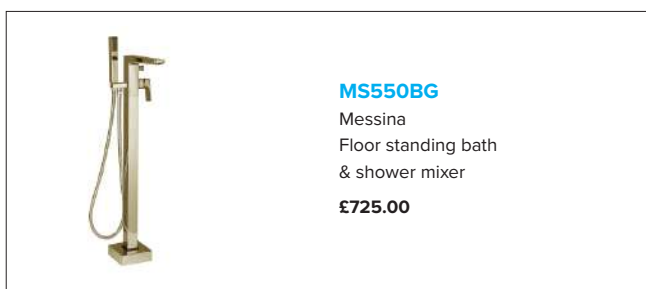

COLOUR RANGE | SQUARE BASIN & BATH MIXERS

BRUSHED GOLD

MS125BG
Messina
Single lever basin mixer
£179.00

MS135BG
Messina
Tall single lever basin mixer
£299.00

MS110PBG
Messina
Wall mounted
single lever basin mixer
£299.00

MS225BG
Messina
Bath filler
£299.00

MS250BG
Messina
Bath shower mixer with kit
£319.00

MS550BG
Messina
Floor standing bath
& shower mixer
£725.00

MATT BLACK

MS125MB
Messina
Single lever basin mixer
£149.00

MS135MB
Messina
Tall single lever basin mixer
£289.00

MS110PMB
Messina
Wall mounted
single lever basin mixer
£285.00

MS225MB
Messina
Bath filler
£285.00

MS250MB
Messina
Bath shower mixer with kit
£299.00