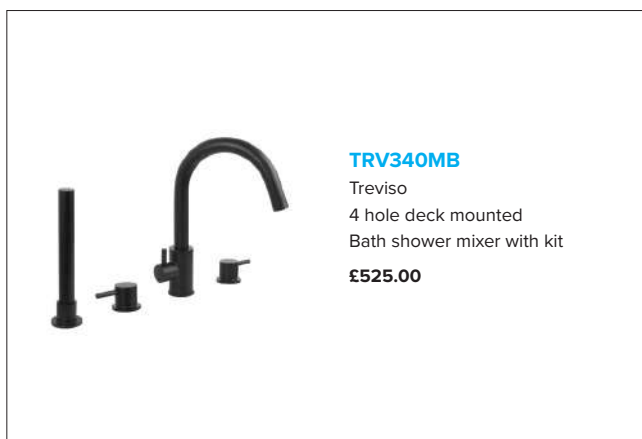

R1025BG
Treviso
Thermostatic concealed
Shower mixer with kit - 2 outlets
£599.00

MATT BLACK

TRV225MB
Treviso
Deck mounted bath filler
£279.00

TRV250MB
Treviso
Bath shower mixer with kit
£319.00

TRV340MB
Treviso
4 hole deck mounted
Bath shower mixer with kit
£525.00