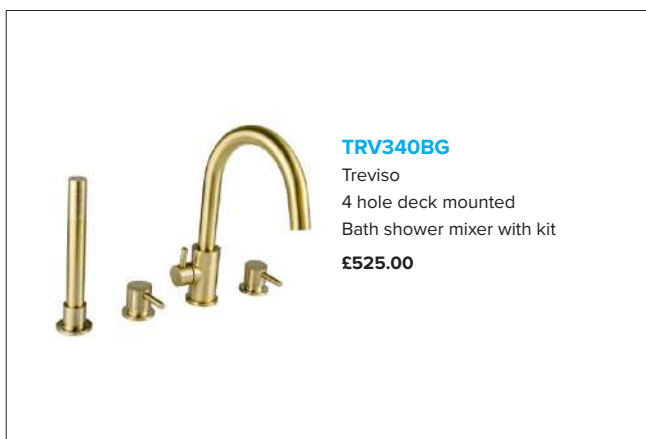

BRUSHED NICKEL

COLOUR RANGE | ROUND BATH & SHOWER MIXERS

BRUSHED GOLD

TRV225BG
Treviso
Deck mounted bath filler
£299.00

TRV250BG
Treviso
Bath shower mixer with kit
£329.00

TRV340BG
Treviso
4 hole deck mounted
Bath shower mixer with kit
£525.00