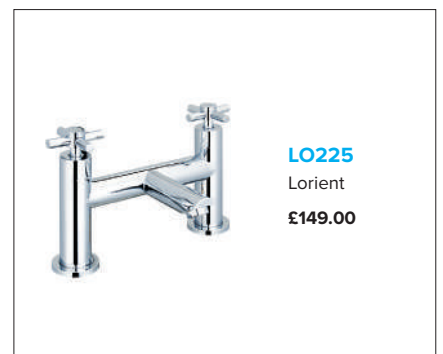

AV250
Avon
£179.00

CH250
Chelsea
£199.00

LO250
Lorient
£165.00

BL255
Belva - swivel spout
£199.00

MR250
Marino
£179.00

R1025

Round

£399.00

S1025

Square

£449.00

TAPS & SHOWERS | BATH FILLERS

SINGLE UNIT

ROUND HADNLE

TRV1520CH
2 handles
1 outlet
£279.00

TRV1525CH
2 handles
2 outlets
£330.00