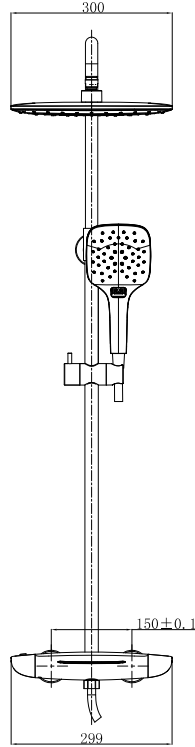

WS300B

Luxury thermostatic waterfall bath and shower mixer 3 options
Matt black

£799.00

**VERNET
ELEMENT**