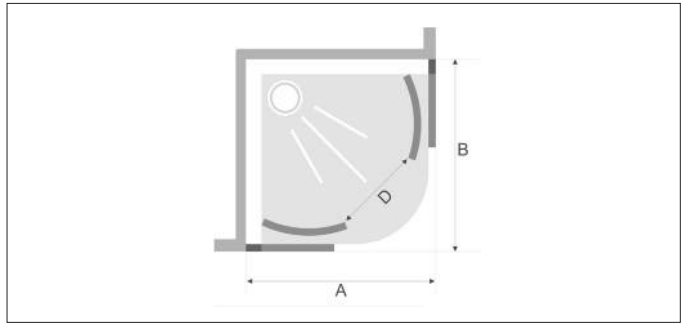

SHOWER DOORS | SERIES ORBIT

QUADRANT SHOWER ENCLOSURE | 1950mm | 6mm Glass

MODEL	A(mm)	B(mm)	D(mm)	Price
BO90x76Q6	870-900	730-760	460	£350.00
BO100x80Q6	970-1000	770-800	500	£350.00
BO120x80Q6	1170-1200	770-800	500	£410.00
BO120x90Q6	1170-1200	870-900	555	£410.00