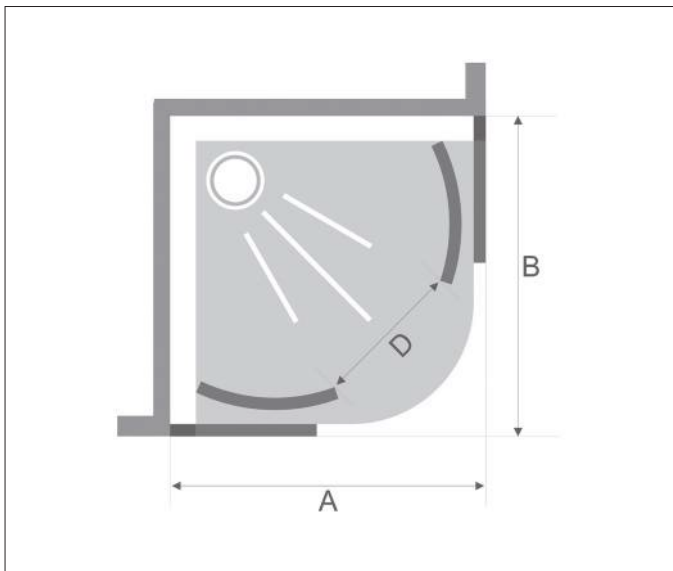

MODEL	A(mm)	Price
BO1400S	780-800	£149.00

- 6 mm tempered glass
- 20mm adjustment for easy installation
- Height - 1400mm

SHOWER DOORS | AROMA 8 SERIES

QUADRANT SHOWER ENCLOSURE | 1950mm | 8mm Glass

QUADRANT