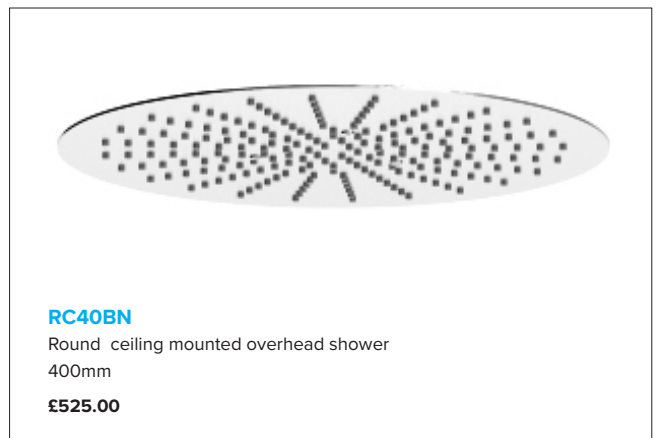

RC30MB
Round ceiling mounted overhead shower
300mm
£399.00

RC40MB
Round ceiling mounted overhead shower
400mm
£449.00

COLOUR RANGE | ROUND OVERHEAD SHOWER

BRUSHED ROSE GOLD

BRUSHED NICKEL

COLOUR RANGE | ROUND THERMOSTATIC SHOWER KITS