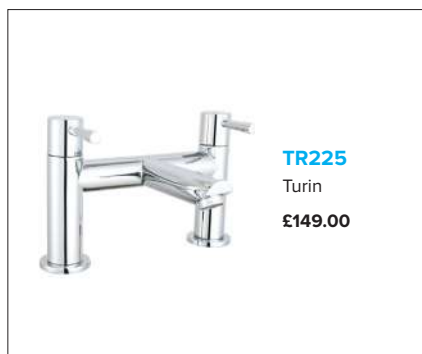

AV250
Avon
£179.00

CH250
Chelsea
£199.00

LO250
Lorient
£165.00

BL255
Belva - swivel spout
£199.00

MR250
Marino
£179.00

R1025

Round

£399.00

S1025

Square

£449.00

TAPS & SHOWERS | BATH FILLERS

SINGLE UNIT

ROUND HADNLE

TRV1520CH
2 handles
1 outlet
£279.00

TRV1525CH
2 handles
2 outlets
£330.00