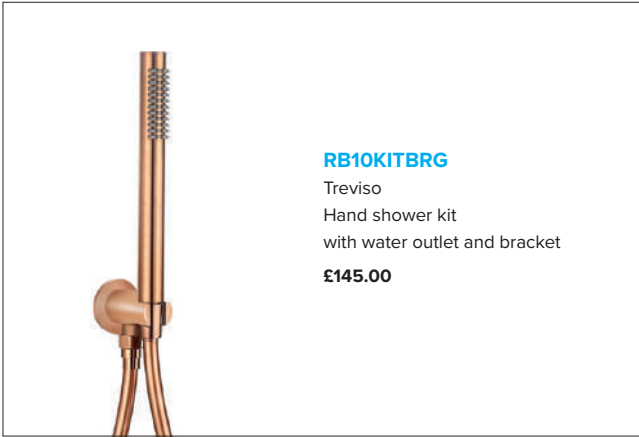

COLOUR RANGE | ROUND SHOWER ACCESSORIES

BRUSHED ROSE GOLD