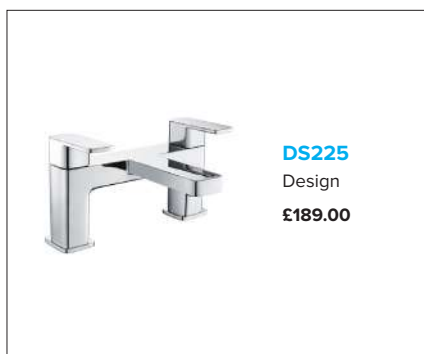

TAPS & SHOWERS | BATH FILLERS

SINGLE UNIT