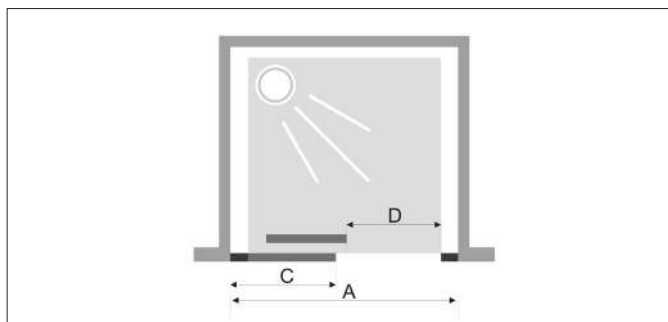

SLIDING SHOWER DOOR | 1850mm | 6mm Glass

MODEL	A(mm)	C(mm)	D(mm)	Price
BO100X185SD6	940-1000	428	370	£299.00
BO110X185SD6	1040-1100	478	420	£299.00
BO120X185SD6	1140-1200	528	470	£329.00
BO130X185SD6	1240-1300	528	520	£359.00
BO140X185SD6	1340-1400	578	570	£359.00
BO150X185SD6	1440-1500	578	620	£410.00
BO160X185SD6	1540-1600	578	620	£410.00
BO170X185SD6	1640-1700	578	620	£420.00
BO180X185SD6	1740-1800	578	620	£435.00

EP1850	Chrome Extension Profile | 30mm	£59.00
EP1850-65MM	Chrome Extension Profile | 65mm	£90.00

- 6 mm tempered glass
- 60mm adjustment for easy installation, each side has 30mm adjustment
- Metal double top and double bottom rollers
- Height - 1850mm