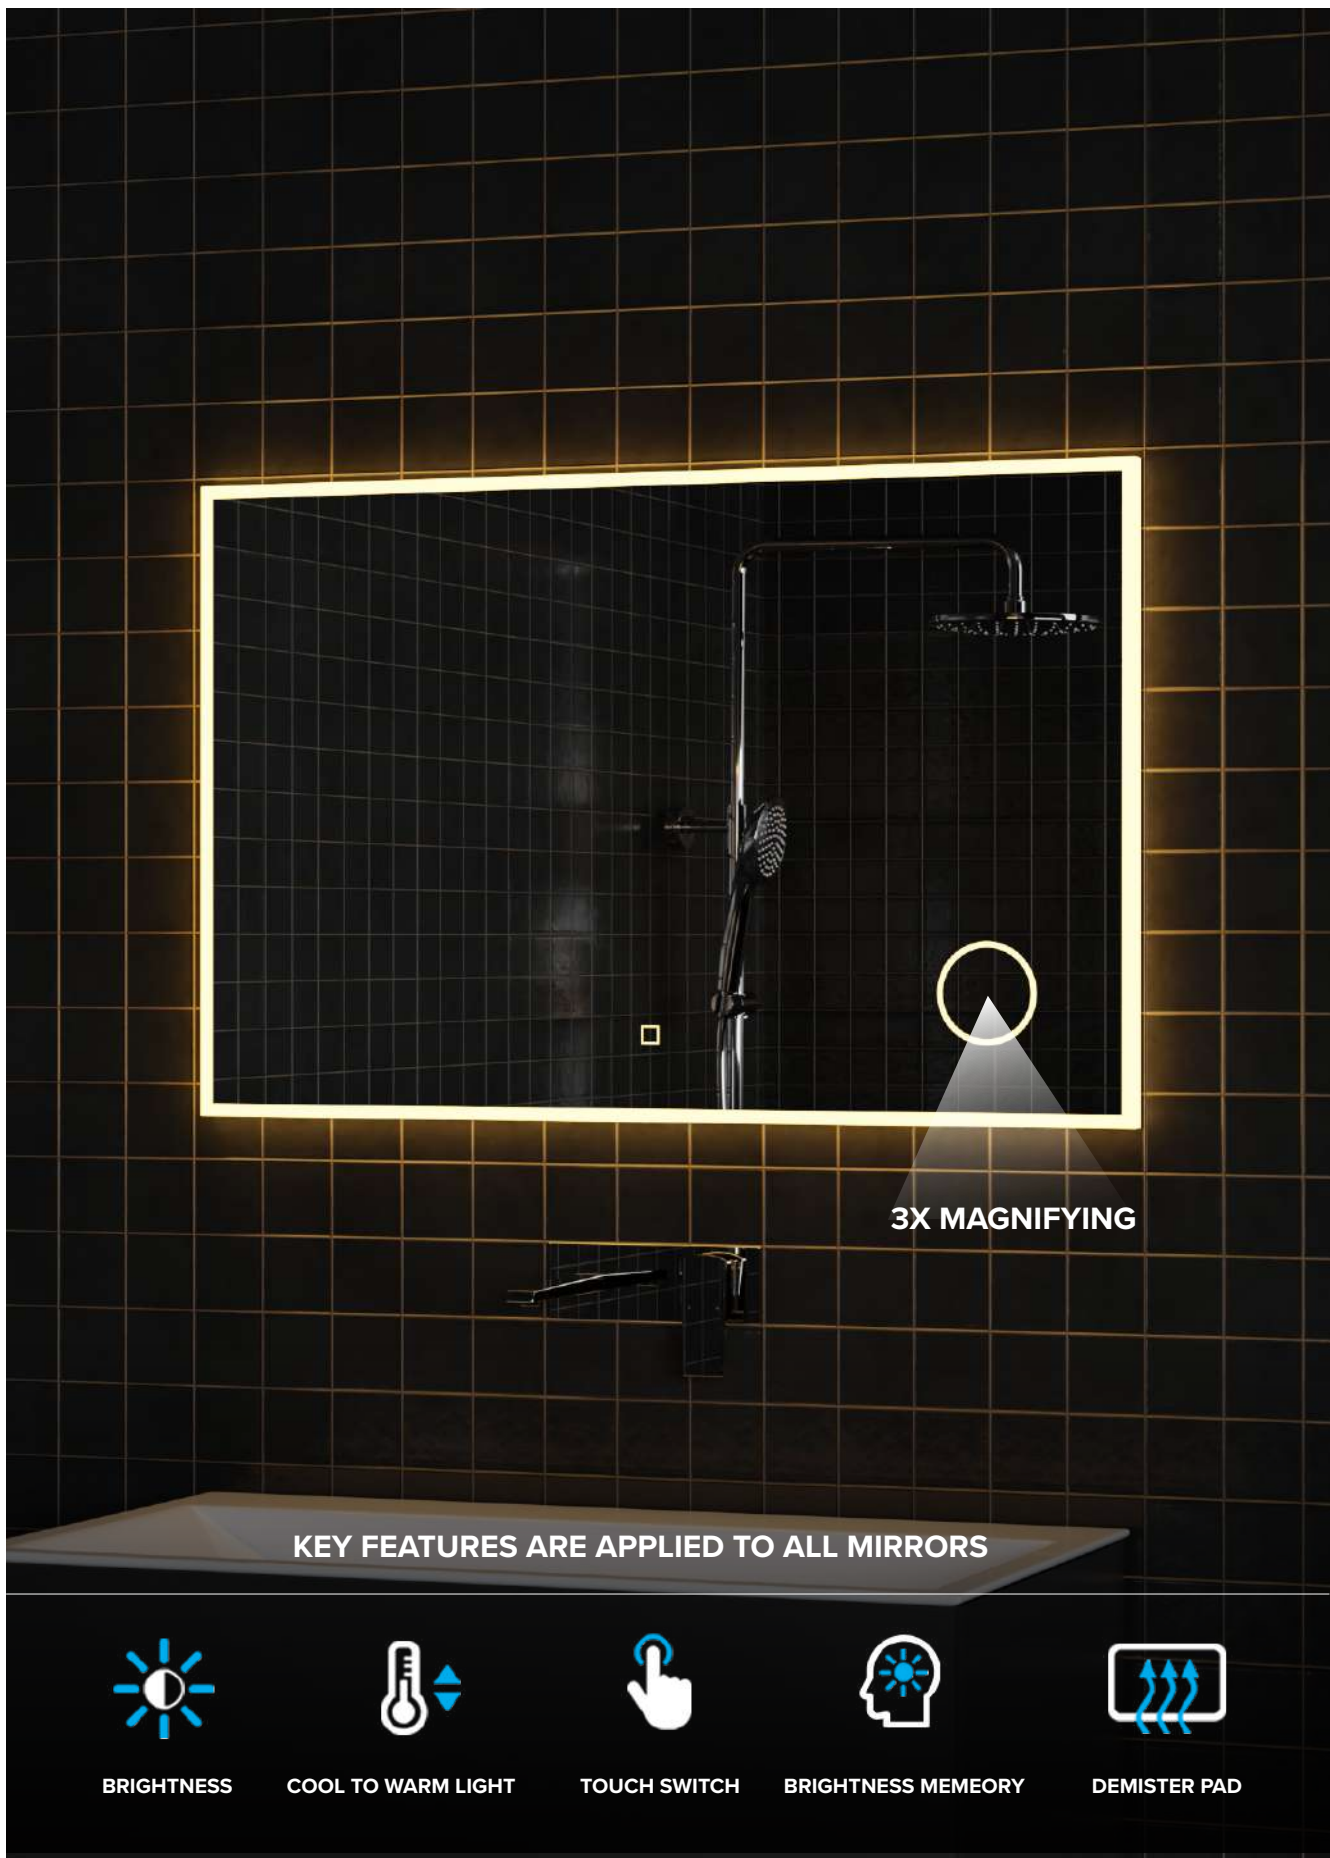

S68BG
Brushed Gold
600 x 800 x 32mm
£339.00

S57BRG
Brushed Rose Gold
500 x 700 x 32mm
£329.00

S68BRG
Brushed Rose Gold
600 x 800 x 32mm
£369.00

S57N
Nickel
500 x 700 x 32mm
£329.00

S68N
Nickel
600 x 800 x 32mm
£369.00

NO LIGHT

3X MAGNIFYING

KEY FEATURES ARE APPLIED TO ALL MIRRORS

BRIGHTNESS

COOL TO WARM LIGHT

TOUCH SWITCH

BRIGHTNESS MEMEORY

DEMISTER PAD

COLLECTION | NEON

MAGNIFYING

NO800M
800 x 600mm
£349.00

PLAIN

NO800
800 x 600mm
Portrait or Landscape
£310.00

NO400
400 x 600mm
Portrait or Landscape
£249.00

NO700
700 x 500mm
Portrait or Landscape
£299.00

COLLECTION | INTENSE