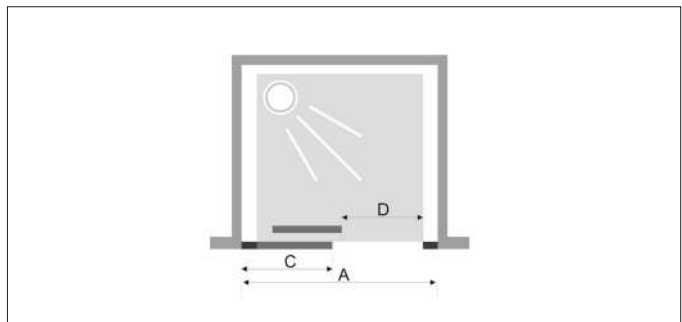

SLIDING SHOWER DOOR | 1950mm | 6mm Glass

MODEL	A(mm)	C(mm)	D(mm)	Price
BO100X195SD6	940-1000	428	370	£369.00
BO110X195SD6	1040-1100	478	420	£395.00
BO120X195SD6	1140-1200	528	470	£399.00

EP1950CH6	Chrome Extension Profile | 30mm	£59.00

- 6 mm tempered glass
- 60mm adjustment for easy installation, each side has 30mm adjustment
- Metal double top and double bottom rollers
- 304S/S handle
- Height - 1950mm