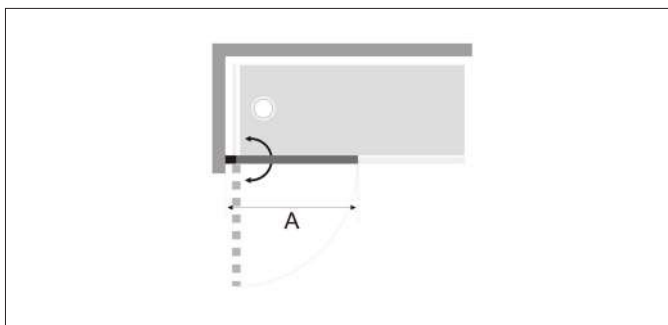

SHOWER DOORS | BATH SCREENS

BATH SCREEN | 6mm Glass

MODEL	A(mm)	Price
BO1400R	780-800	£110.00

MODEL	A(mm)	Price
BO1400S	780-800	£110.00

- 6 mm tempered glass
- 20mm adjustment for easy installation
- Height - 1400mm
- Width - 800mm