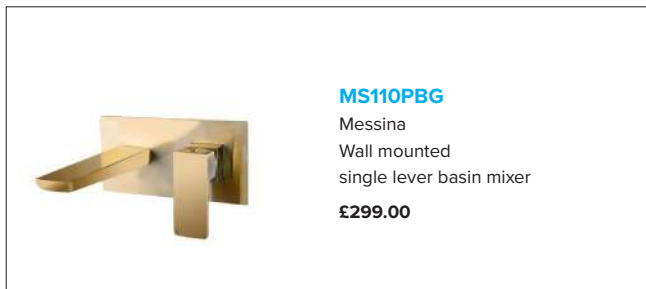

COLOUR RANGE | SQUARE BASIN & BATH MIXERS

BRUSHED GOLD

MS125BG
Messina
Single lever basin mixer
£179.00

MS135BG
Messina
Tall single lever basin mixer
£299.00

MS110PBG
Messina
Wall mounted
single lever basin mixer
£299.00