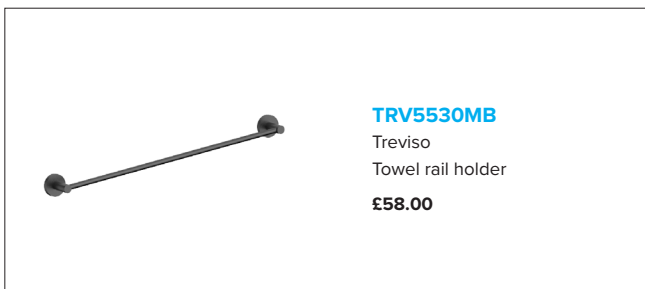

BT300BN
Treviso bottle trap
£179.00

SW90BN
Round shower waste
£60.00

COLOUR RANGE | ROUND TOILET ACCESSORIES

BRUSHED GOLD

MATT BLACK

COLOUR RANGE | ROUND TOILET ACCESSORIES

BRUSHED ROSE GOLD

BRUSHED NICKEL