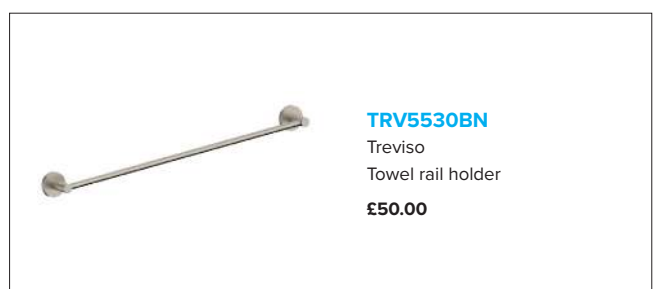

BT300BN
Treviso bottle trap
£179.00

SW90BN
Round shower waste
£60.00

COLOUR RANGE | ROUND TOILET ACCESSORIES

BRUSHED GOLD

MATT BLACK

COLOUR RANGE | ROUND TOILET ACCESSORIES

BRUSHED ROSE GOLD

BRUSHED NICKEL