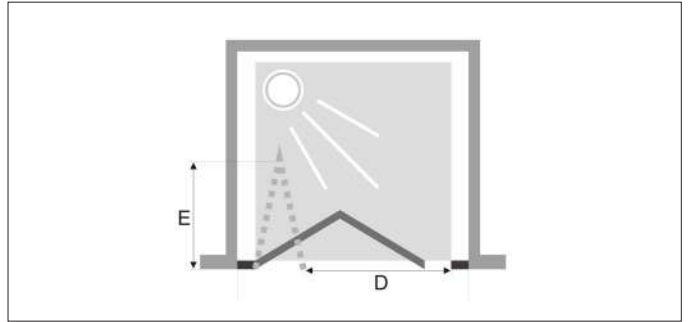

SHOWER DOORS | SERIES CRYSTAL

BI-FOLD SEMI SHOWER DOOR | 1850mm | 6mm Glass

MODEL	A(mm)	D(mm)	E(mm)	Price
BO70X185BF6	640-700	418	300	£299.00
BO76X185BF6	700-760	478	330	£299.00
BO80X185BF6	740-800	518	360	£299.00
BO90X185BF6	840-900	618	400	£299.00
BO100X185BF6	940-1000	718	460	£349.00
BO120X185BF6	1140-1200	918	580	£399.00

EP1850	Chrome Extension Profile | 30mm	£59.00

EP1850-65MM	Chrome Extension Profile | 65mm	£90.00

- 6 mm tempered glass
- 60mm adjustment for easy installation, each side has 30mm adjustment
- 304S/S handle
- Height - 1850mm