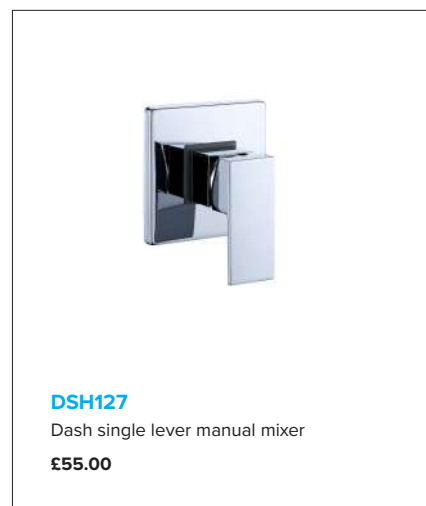

TAPS & SHOWERS | RIGID RISER SHOWER KITS

Water Inlet options available - Top & Bottom