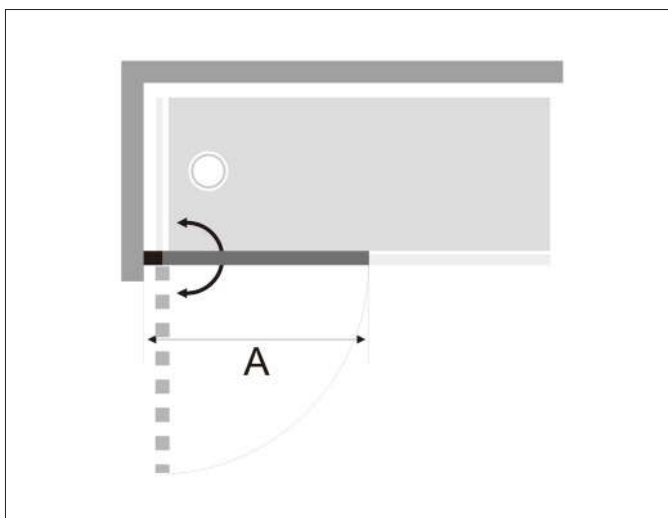

SQUARE CORNER BATH SCREEN | 1400mm | 6mm Glass

MODEL	A(mm)	Price
BO1400S	780-800	£149.00

- 6 mm tempered glass
- 20mm adjustment for easy installation
- Height - 1400mm