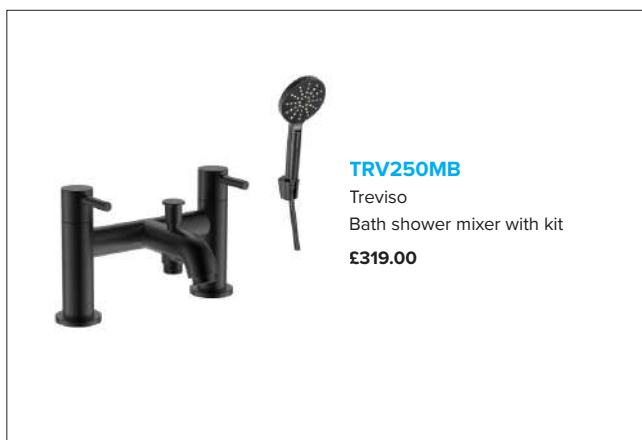

BRUSHED NICKEL

COLOUR RANGE | ROUND BATH & SHOWER MIXERS

BRUSHED GOLD

TRV225BG
Treviso
Deck mounted bath filler
£299.00

TRV250BG
Treviso
Bath shower mixer with kit
£329.00

TRV340BG
Treviso
4 hole deck mounted
Bath shower mixer with kit
£525.00

R1025BG
Treviso
Thermostatic concealed
Shower mixer with kit - 2 outlets
£599.00

MATT BLACK

TRV225MB
Treviso
Deck mounted bath filler
£279.00

TRV250MB
Treviso
Bath shower mixer with kit
£319.00

TRV340MB
Treviso
4 hole deck mounted
Bath shower mixer with kit
£525.00