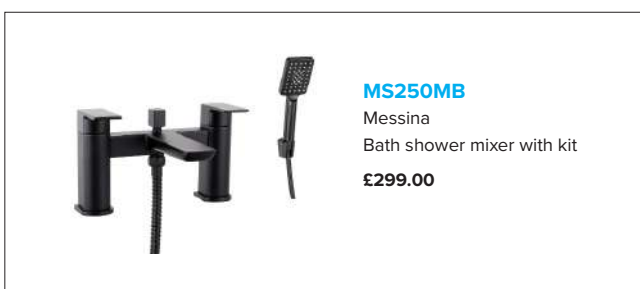

MS225BG
Messina
Bath filler
£299.00

MS250BG
Messina
Bath shower mixer with kit
£319.00

MS550BG
Messina
Floor standing bath
& shower mixer
£725.00

MATT BLACK

MS125MB
Messina
Single lever basin mixer
£149.00

MS135MB
Messina
Tall single lever basin mixer
£289.00

MS110PMB
Messina
Wall mounted
single lever basin mixer
£285.00

MS225MB
Messina
Bath filler
£285.00

MS250MB
Messina
Bath shower mixer with kit
£299.00