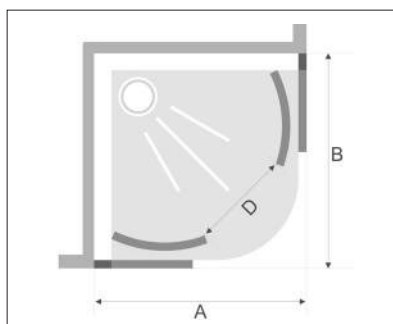

SHOWER DOORS | SERIES CRYSTAL

QUADRANT SHOWER ENCLOSURE | 1850mm | 6mm Glass

- 6 mm tempered glass
- 30mm adjustment for easy installation
- Height - 1850mm

QUADRANT

MODEL	A(mm)	B(mm)	D(mm)	Price
BO80X80Q6185	770-800	770-800	400	£325.00
BO90X90Q6185	870-900	870-900	510	£330.00

OFF-SET QUADRANT

BO90X76Q6185	870-900	730-760	430	£349.00
BO90X80Q6185	870-900	760-800	455	£239.00
BO100X100Q6185	970-900	970-900	510	£449.00
BO100X80Q6185	970-1000	770-800	450	£359.00
BO100X90Q6185	970-1000	870-900	510	£449.00
BO120X80Q6185	1170-1200	770-800	450	£405.00
BO120X90Q6185	1170-1200	870-900	510	£415.00

EP1850	Chrome Extension Profile | 30mm	£59.00
EP1850-65MM	Chrome Extension Profile | 65mm	£90.00