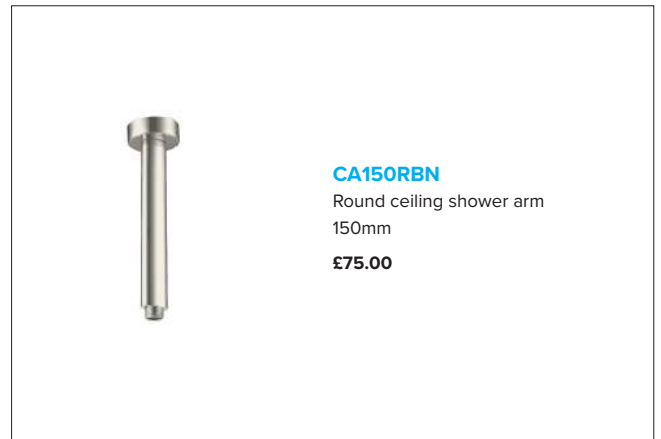

BRUSHED NICKEL