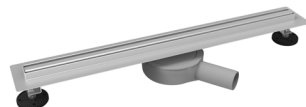

SLD600BRG

Slim linear drain - Brushed Rose Gold
600x30mm
£349.00

WR135BRG

Square drain - Brushed Rose Gold
135 x 135mm
£179.00

LD600SS

Linear drain - Stainless Steel
600x70mm
£249.00

SLD600SS

Slim linear drain - Stainless Steel
600x30mm
£279.00