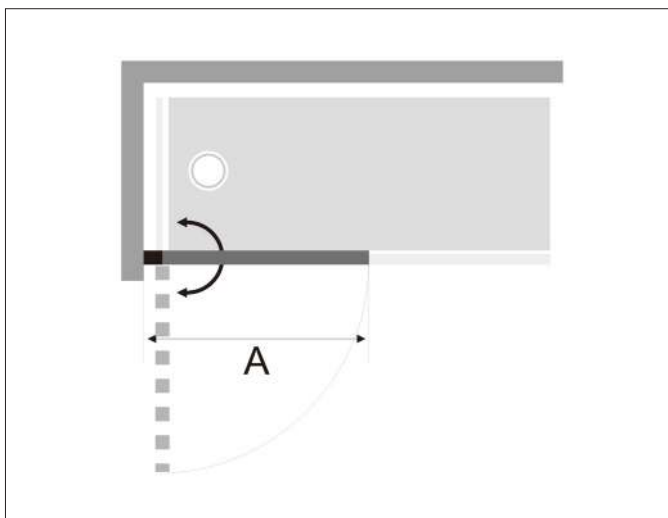

SHOWER DOORS | BLACK 8 SERIES

ROUND CORNER BATH SCREEN | 1400mm | 6mm Glass

MODEL	A(mm)	Price
BO1400R	780-800	£149.00

- 6 mm tempered glass
- 20mm adjustment for easy installation
- Height - 1400mm