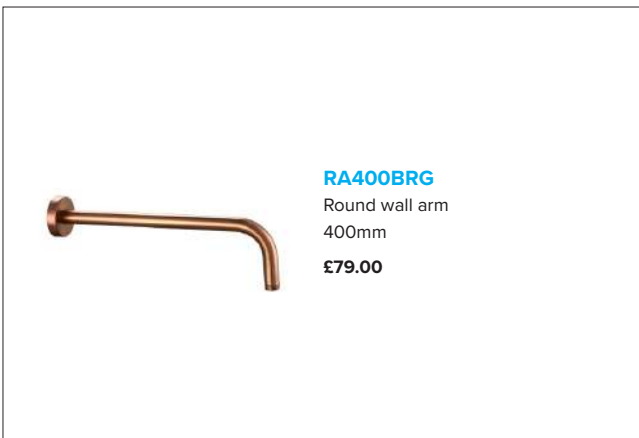

COLOUR RANGE | ROUND SHOWER ACCESSORIES

BRUSHED ROSE GOLD