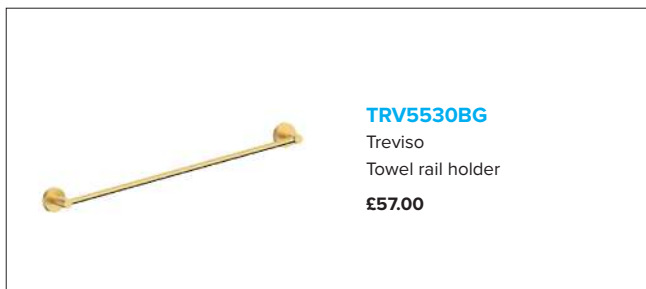

COLOUR RANGE | ROUND TOILET ACCESSORIES

BRUSHED GOLD