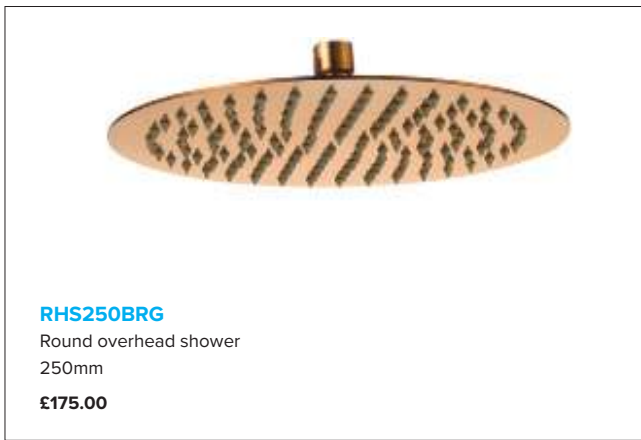

COLOUR RANGE | ROUND OVERHEAD SHOWER

BRUSHED ROSE GOLD