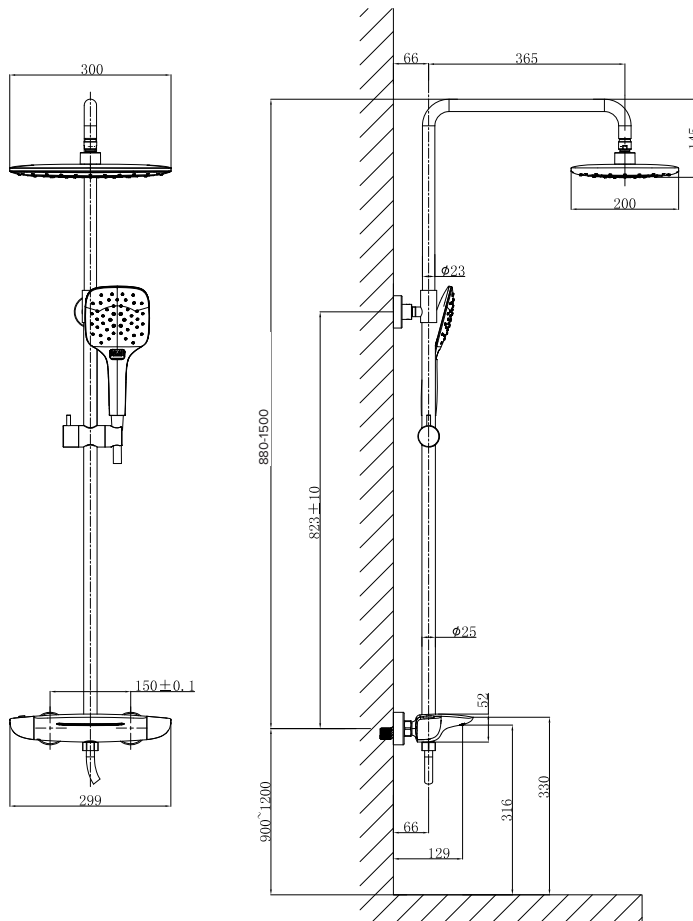

WS300C

Luxury thermostatic waterfall bath and shower mixer 3 options
Chrome

£649.00