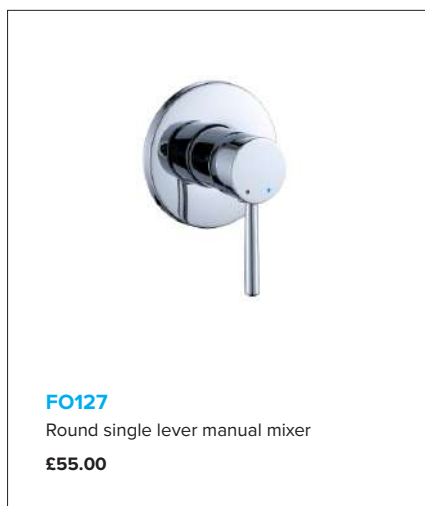

TAPS & SHOWERS | RIGID RISER SHOWER KITS

Water Inlet options available - Top & Bottom