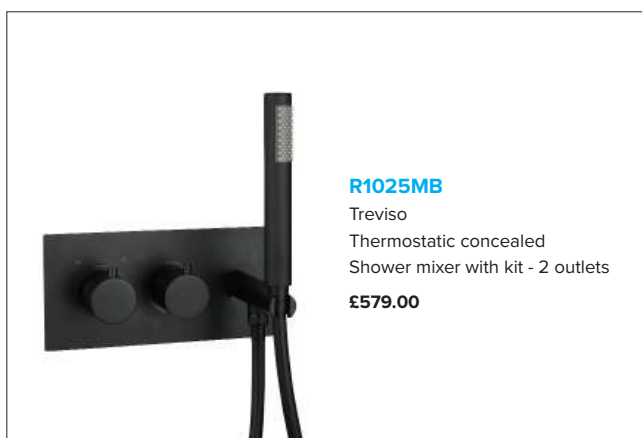

R1025BG
Treviso
Thermostatic concealed
Shower mixer with kit - 2 outlets
£599.00

MATT BLACK

TRV225MB
Treviso
Deck mounted bath filler
£279.00

TRV250MB
Treviso
Bath shower mixer with kit
£319.00

TRV340MB
Treviso
4 hole deck mounted
Bath shower mixer with kit
£525.00