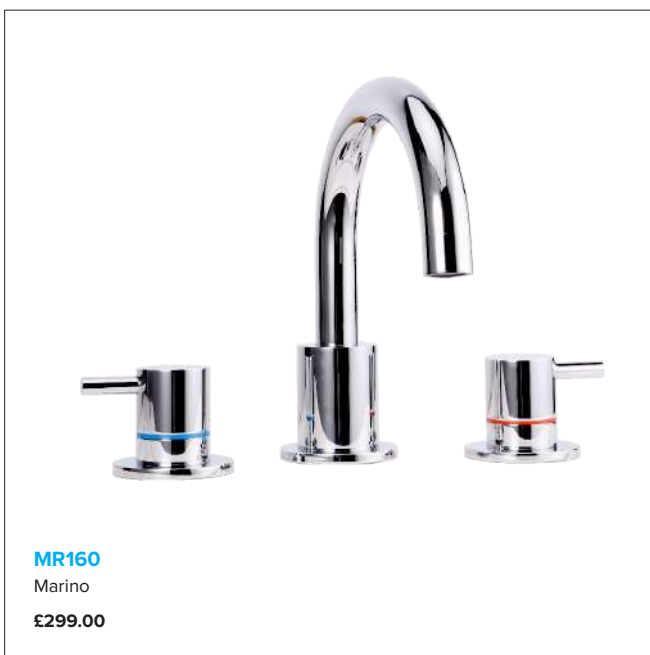

IK125
Ikon
£85.00

KL125
Kiel
£105.00

EC125
Eco
£39.00

TAPS & SHOWERS | TALL BASIN MIXERS

TALL BASIN MIXERS

3 HOLE BASIN MIXERS - DECK MOUNTED

FLOOR MOUNTED KIT

TAPS & SHOWERS | BATH & SHOWER MIXERS