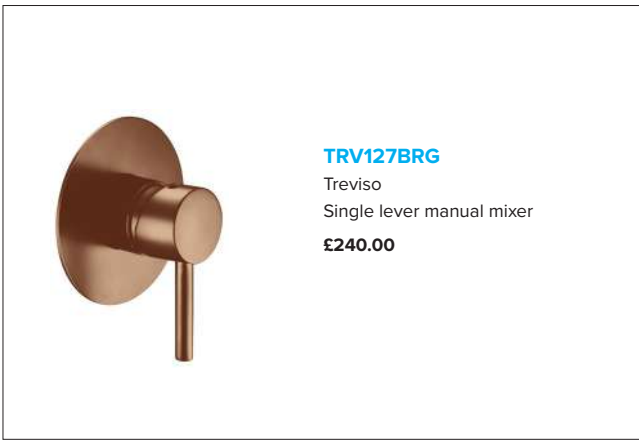

COLOUR RANGE | ROUND SHOWER ACCESSORIES

BRUSHED ROSE GOLD