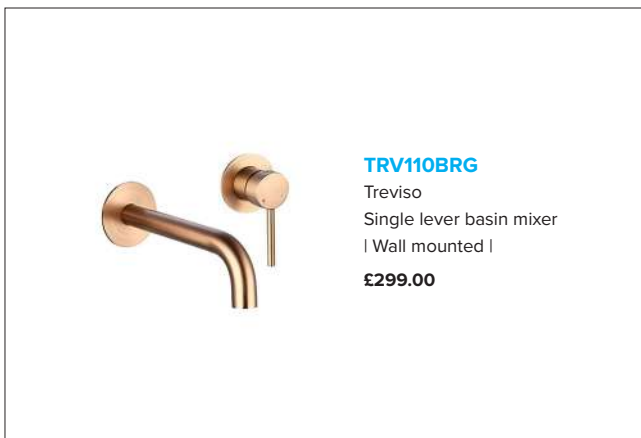

BRUSHED NICKEL

COLOUR RANGE | ROUND BATH & SHOWER MIXERS

BRUSHED GOLD

TRV225BG
Treviso
Deck mounted bath filler
£299.00

TRV250BG
Treviso
Bath shower mixer with kit
£329.00

TRV340BG
Treviso
4 hole deck mounted
Bath shower mixer with kit
£525.00