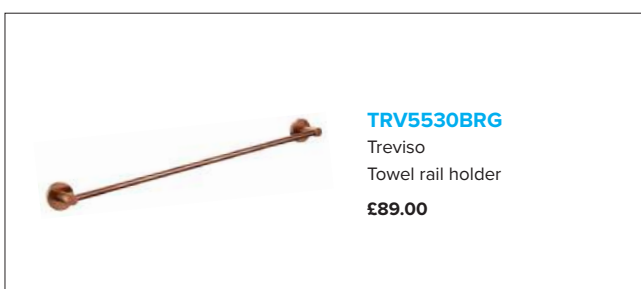

BT300BN
Treviso bottle trap
£179.00

SW90BN
Round shower waste
£60.00

COLOUR RANGE | ROUND TOILET ACCESSORIES

BRUSHED GOLD

MATT BLACK

COLOUR RANGE | ROUND TOILET ACCESSORIES

BRUSHED ROSE GOLD

BRUSHED NICKEL