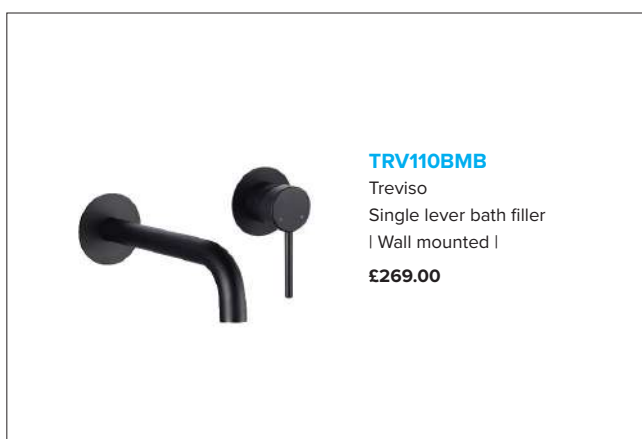

COLOUR RANGE | ROUND BASIN MIXERS

BRUSHED GOLD

MATT BLACK