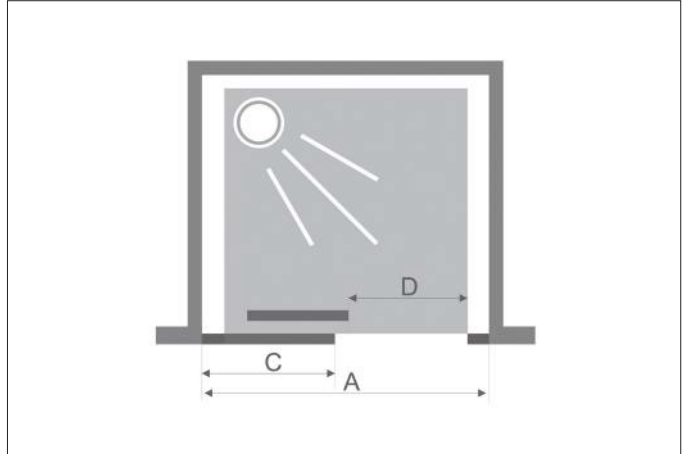

SHOWER DOORS | BLACK 8 SERIES

SLIDING SHOWER DOOR | 1950mm | 8mm Glass

MODEL	A(mm)	D(mm)	E(mm)	Price
BO100SD8-B	940-1000	428	370	£449.00
BO120SD8-B	1140-1200	528	470	£519.00
BO140SD8-B	1340-1200	628	570	£599.00

EP1950BL8	Black Extension Profile | 30mm	£75.00

- 8 mm tempered glass
- 60mm adjustment for easy installation, each side has 30mm adjustment
- Metal double top and double bottom rollers
- Metal black handle
- Easy clean glass
- Assembled
- Height - 1950mm