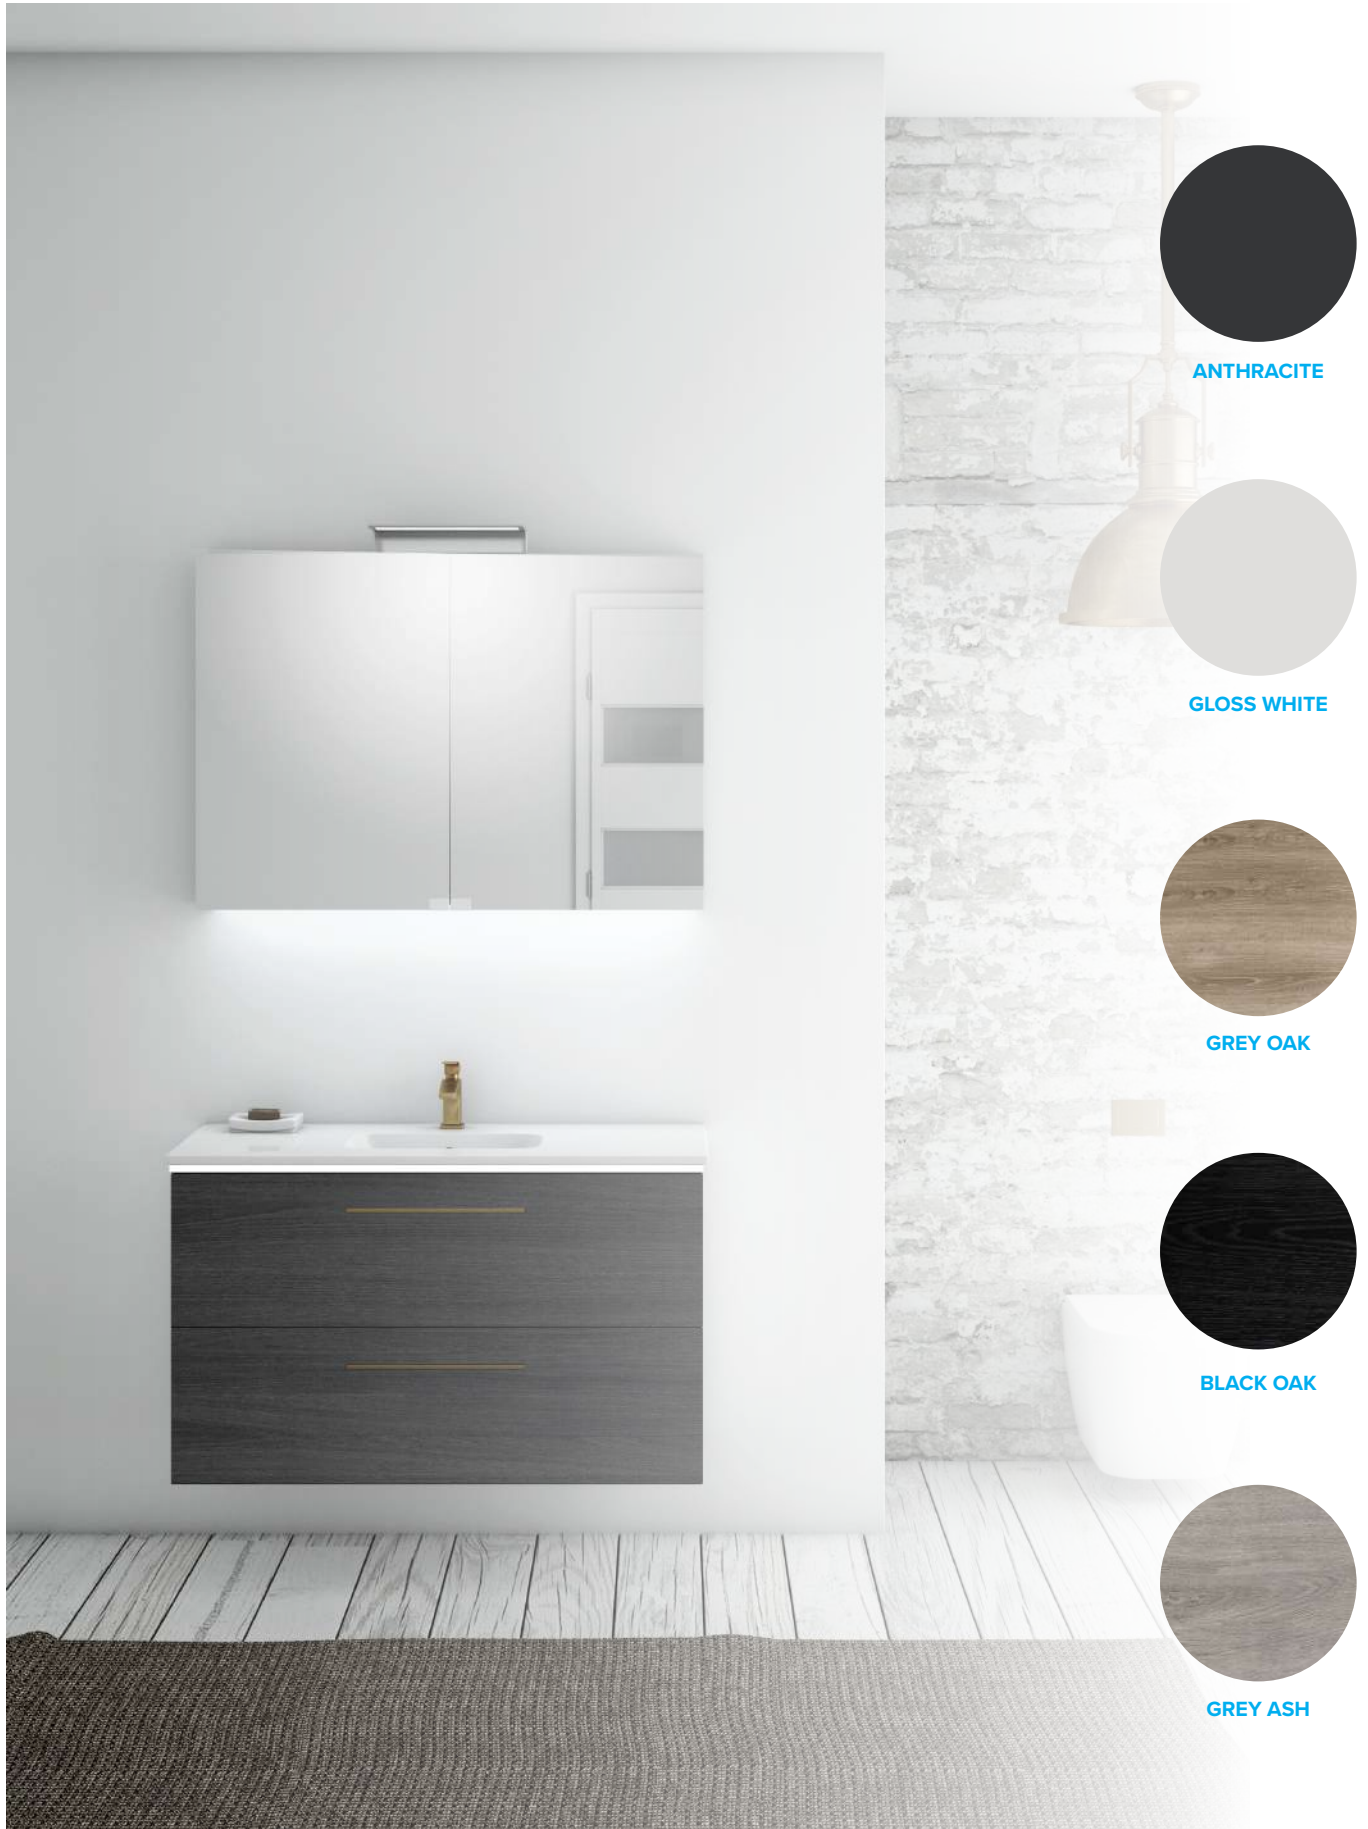

ANTHRACITE

GLOSS WHITE

GREY OAK

BLACK OAK

GREY ASH