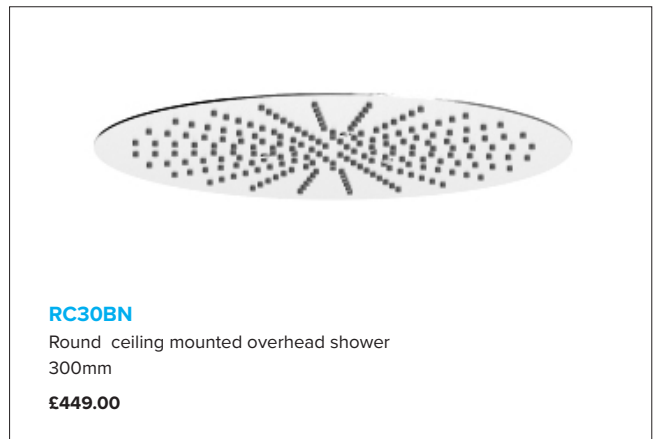

RC30MB
Round ceiling mounted overhead shower
300mm
£399.00

RC40MB
Round ceiling mounted overhead shower
400mm
£449.00

COLOUR RANGE | ROUND OVERHEAD SHOWER

BRUSHED ROSE GOLD

BRUSHED NICKEL

COLOUR RANGE | ROUND THERMOSTATIC SHOWER KITS