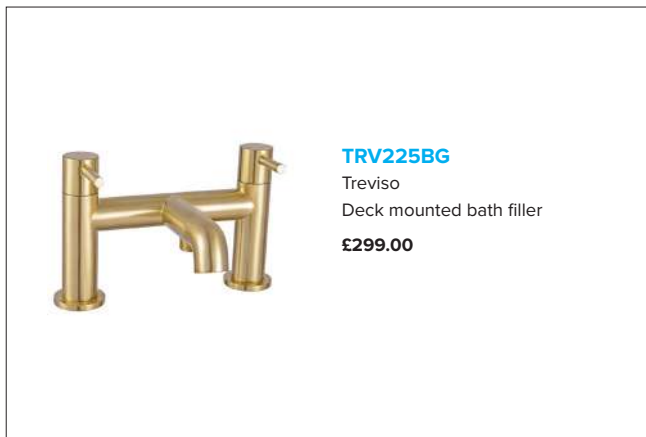

BRUSHED NICKEL

COLOUR RANGE | ROUND BATH & SHOWER MIXERS

BRUSHED GOLD

TRV225BG
Treviso
Deck mounted bath filler
£299.00

TRV250BG
Treviso
Bath shower mixer with kit
£329.00

TRV340BG
Treviso
4 hole deck mounted
Bath shower mixer with kit
£525.00