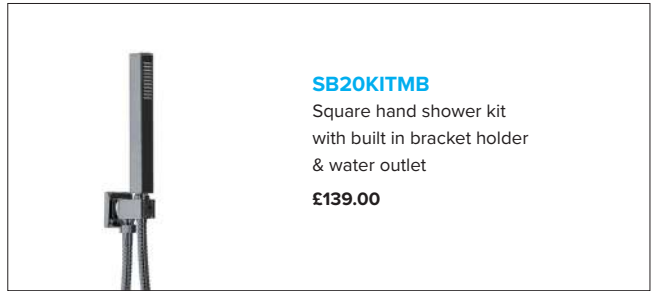

COLOUR RANGE | SQUARE DOUCHE & ACCESORIES

BRUSHED GOLD

MATT BLACK