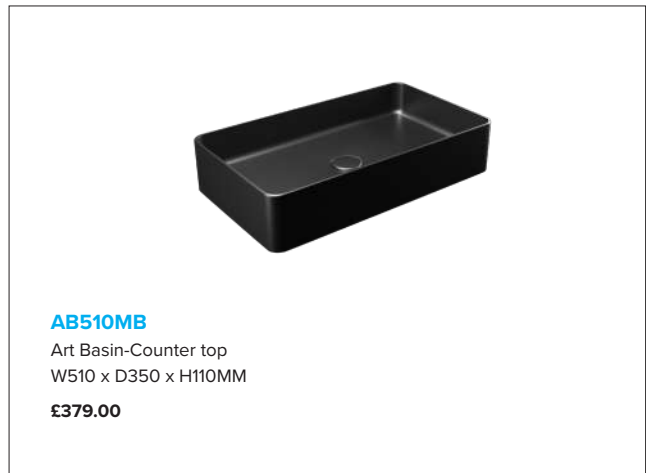

AB510MB

Art Basin-Counter top
W510 x D350 x H110MM
£379.00