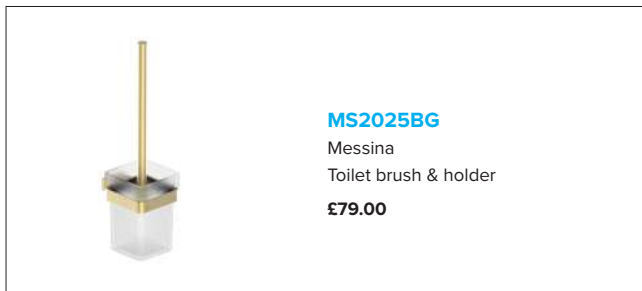

£449.00

SC40MB

Square ceiling mounted overhead shower
400 x 400mm
1 outlet

£499.00

COLOUR RANGE | SQUARE TOILET ACCESSORIES

BRUSHED GOLD

MATT BLACK

COLOUR RANGE | SQUARE DOUCHE & ACCESORIES