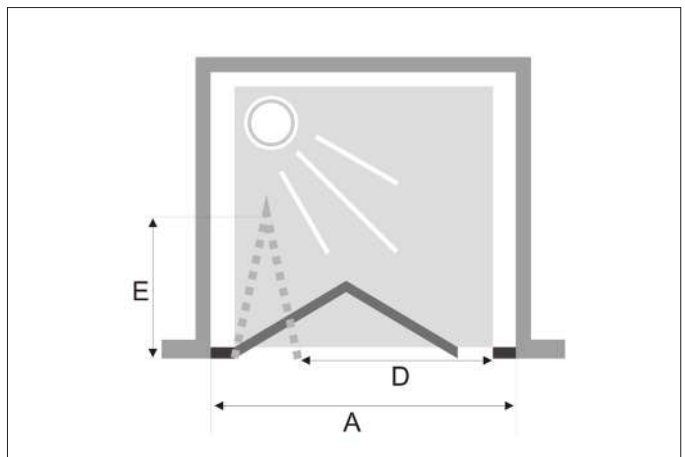

BI-FOLD SHOWER DOOR | 1950mm | 8mm Glass

MODEL	A(mm)	D(mm)	E(mm)	Price
B0700BF8-B	640 - 700	418	300	£449.00
B0760BF8-B	700 - 760	478	330	£479.00
B0800BF8-B	740 - 800	518	360	£509.00
B0900BF8-B	840 - 900	618	400	£539.00
B01000BF8-B	940 - 1000	718	460	£569.00

EP1950BL8	Black Extension Profile | 30mm	£75.00

- 8 mm tempered clear glass
- 60mm adjustment for easy installation, each side has 30mm adjustment
- Matt Black handle
- Easy clean glass
- Assembled
- Height - 1950mm