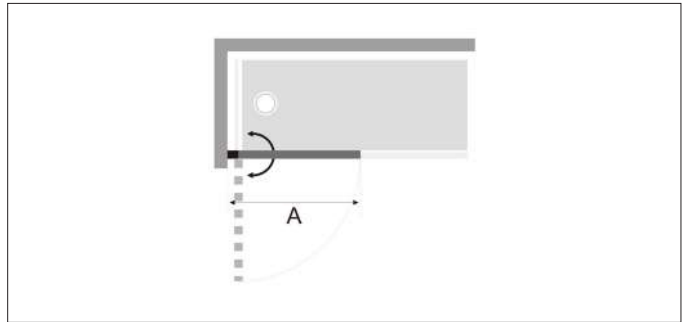

SHOWER DOORS | BATH SCREENS

GOLD BATH SCREEN | 6mm Glass

MODEL	A(mm)	Price
B01400R-BG	780-800	£255.00

MODEL	A(mm)	Price
B01400S-BG	780-800	£255.00

- 6 mm tempered glass
- 20mm adjustment for easy installation
- Height - 1400mm
- Width - 800mm