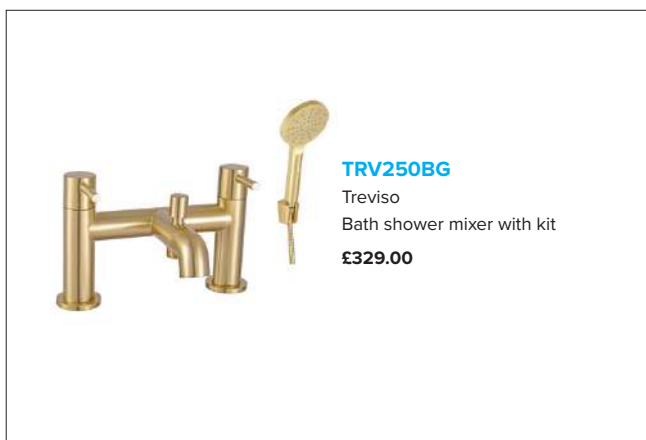

BRUSHED NICKEL

COLOUR RANGE | ROUND BATH & SHOWER MIXERS

BRUSHED GOLD

TRV225BG
Treviso
Deck mounted bath filler
£299.00

TRV250BG
Treviso
Bath shower mixer with kit
£329.00

TRV340BG
Treviso
4 hole deck mounted
Bath shower mixer with kit
£525.00

R1025BG
Treviso
Thermostatic concealed
Shower mixer with kit - 2 outlets
£599.00

MATT BLACK

TRV225MB
Treviso
Deck mounted bath filler
£279.00

TRV250MB
Treviso
Bath shower mixer with kit
£319.00

TRV340MB
Treviso
4 hole deck mounted
Bath shower mixer with kit
£525.00