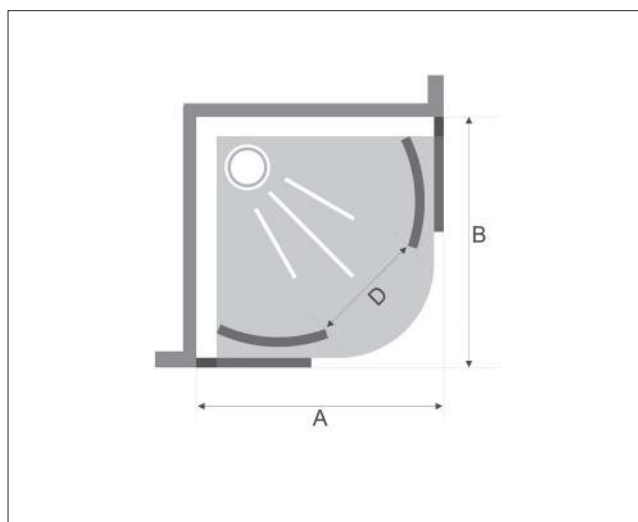

SHOWER DOORS | BLACK 8 SERIES

QUADRANT SHOWER | 1950mm | 8mm Glass

MODEL	A(mm)	D(mm)	E(mm)	Price
BO80x80Q8-B	770-800	770-800	400	£538.00
BO90x90Q8-B	870-900	870-900	510	£549.00

EP1950BL8	Black Extension Profile | 30mm	£75.00

- 8 mm tempered glass
- 30mm adjustment for easy installation
- Metal double top and double bottom rollers
- Metal black handle
- Height - 1950mm