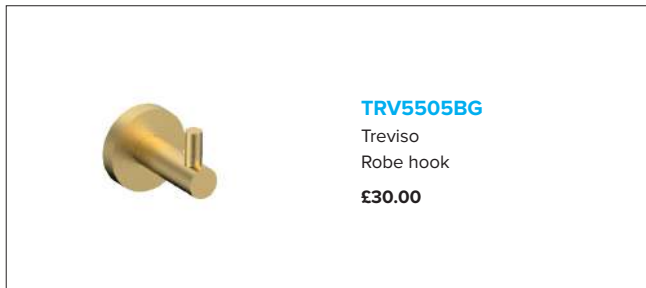

COLOUR RANGE | ROUND TOILET ACCESSORIES

BRUSHED GOLD