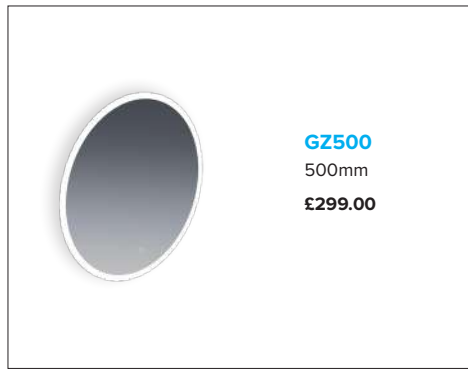

COLLECTION | ASPECT

MIRRORS | LED

COLLECTION | ENZO

EN50B
Matt black
500 x 500 x 32mm
£325.00

EN60B
Matt black
600 x 600 x 32mm
£349.00

EN50BG
Brushed Gold
500 x 500 x 32mm
£329.00

EN60BG
Brushed Gold
600 x 600 x 32mm
£369.00