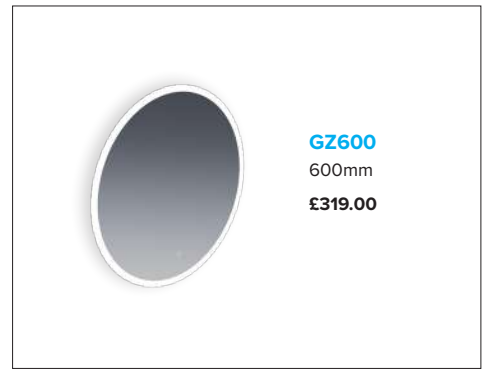

COLLECTION | ASPECT

MIRRORS | LED

COLLECTION | ENZO

EN50B
Matt black
500 x 500 x 32mm
£325.00

EN60B
Matt black
600 x 600 x 32mm
£349.00

EN50BG
Brushed Gold
500 x 500 x 32mm
£329.00

EN60BG
Brushed Gold
600 x 600 x 32mm
£369.00