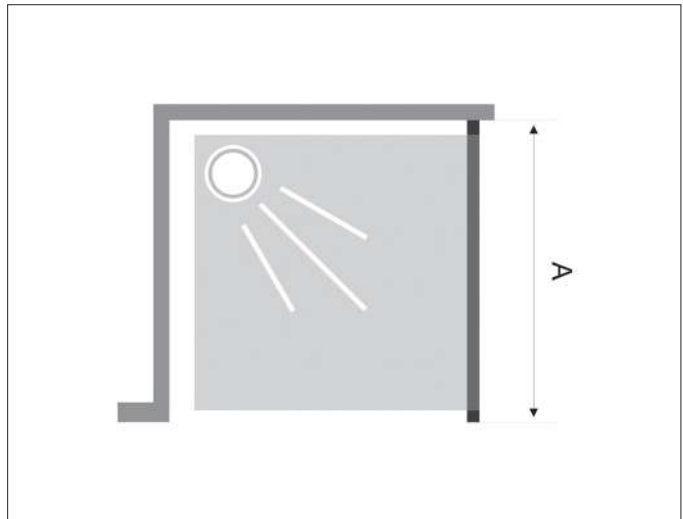

SHOWER DOORS | BLACK 8 SERIES

SIDE PANEL | 1950mm | 8mm Glass

MODEL	A(mm)	Price
BO800SP8-B	770-800	£279.00
BO900SP8-B	870-900	£299.00

- 8 mm tempered glass
- 60mm adjustment for easy installation
- Easy clean glass
- Assembled
- Height - 1950mm