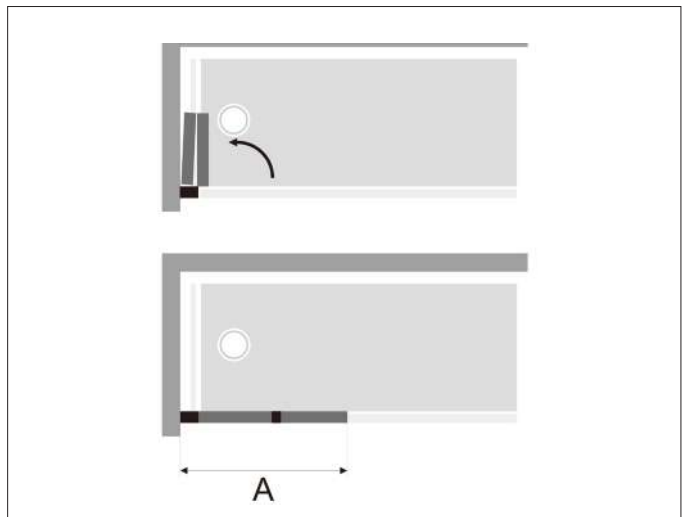

DOUBLE FOLDING BATH SCREEN | 1500mm | 6mm Glass

MODEL	A(mm)	Price
BO1500DFS-B	880-900	£299.00

- 6 mm tempered glass
- 20mm adjustment for easy installation
- Height - 1500mm