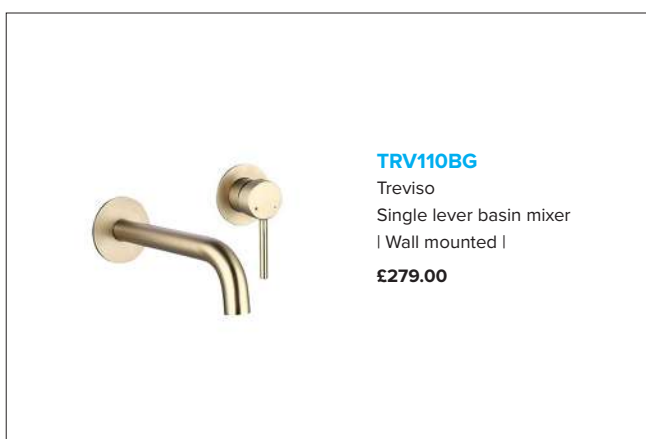

COLOUR RANGE | ROUND BASIN MIXERS

BRUSHED GOLD